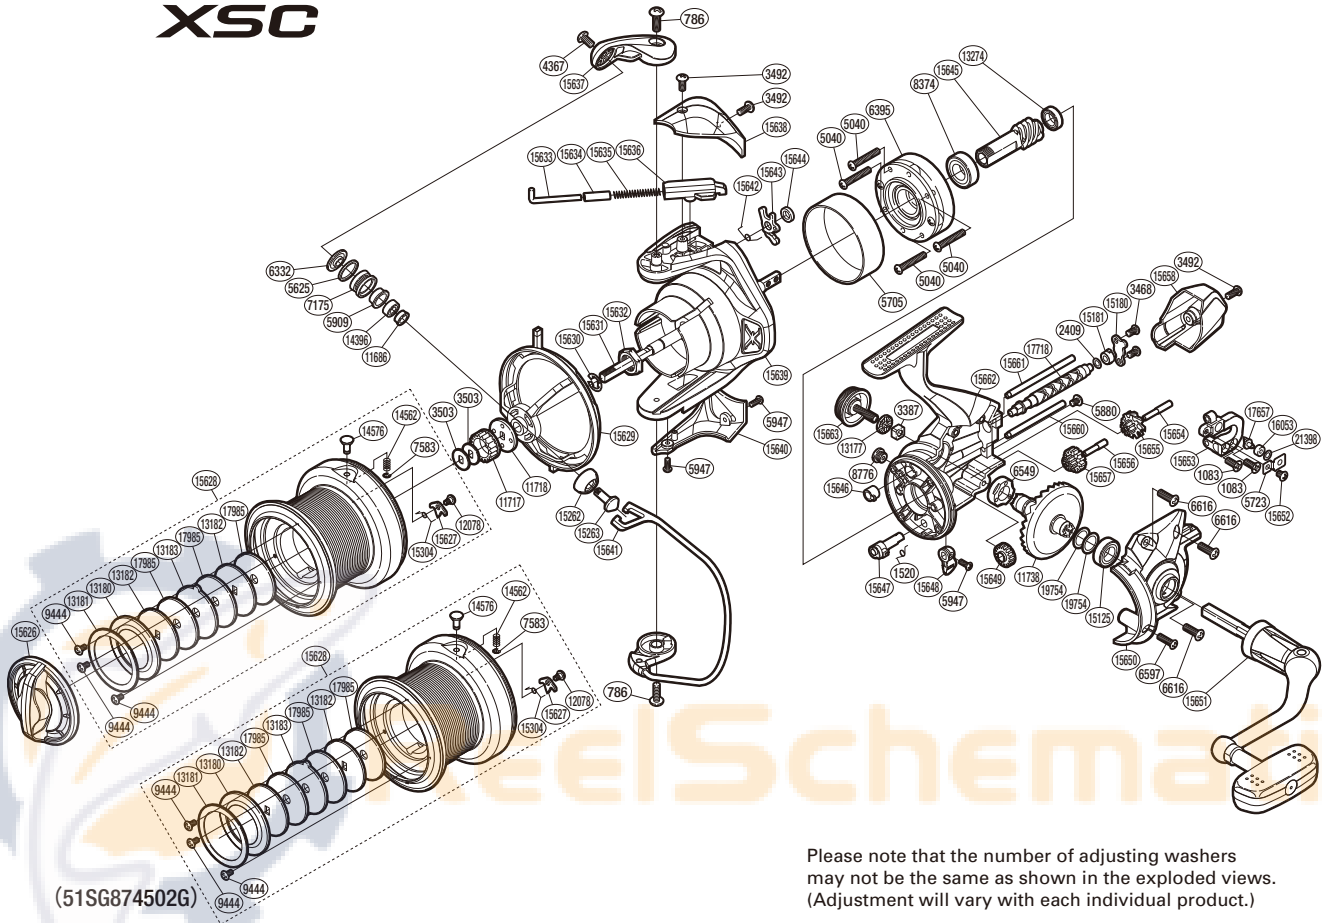

SHIMANO

ULTEGRA XSC

S A-RB

UL-4500XSC

Please note that the number of adjusting washers may not be the same as shown in the exploded views. (Adjustment will vary with each individual product.)

Part No.	Description	Part No.	Description	Part No.	Description
RD 0786	Screw	RD12078	Screw	RD15640	Bail Hold Support Guard
RD 1083	Screw	RD13177	Handle Screw Cap Spacer	RD15641	Bail Assembly
RD 1520	Anti-Reverse Cam Spring	RD13180	Seal Plate A	RD15642	Lever Spring
RD 2409	Spacer	RD13181	Seal Plate B	RD15643	Bail Trip Lever
RD 3387	Handle Screw Lock	RD13182	Key Washer	RD15644	Washer
RD 3468	Screw	RD13183	Eared Washer	RD15645	Pinion Gear
RD 3492	Screw	RD13274	Ball Bearing	RD15646	Worm Bushing (front)
RD 3503	Spool Washer	RD14396	Ball Bearing	RD15647	Anti-Reverse Cam
RD 4367	Screw	RD14562	Line Clip Spring	RD15648	Anti-Reverse Lever
RD 5040	Screw	RD14576	Line Clip	RD15649	Idle Gear
RD 5625	Line Roller Spacer	RD15125	Ball Bearing	RD15650	Side Cover
RD 5705	Roller Clutch Ring	RD15180	Worm Shaft Retainer	RD15651	Handle Assembly
RD 5723	Oscillating Pawl Cover	RD15181	Worm Bushing (rear)	RD15652	Screw
RD 5880	Screw	RD15262	Line Roller Support Cover	RD15653	Oscillating Slider
RD 5909	Line Roller Bushing	RD15263	Line Roller Support	RD15654	Idle Gear B Shaft
RD 5947	Screw	RD15304	Drag Click Spring	RD15655	Idle Gear B
RD 6332	Line Roller Washer	RD15626	Drag Knob	RD15656	Idle Gear C Shaft
RD 6395	Roller Clutch Assembly	RD15627	Drag Click	RD15657	Idle Gear C
RD 6549	Drive Gear Bushing	RD15628	Spool Assembly	RD15658	Rear Protector
RD 6597	Screw	RD15629	Line Safety Guard	RD15660	Oscillating Guide A
RD 6616	Screw	RD15630	Bearing Retainer	RD15661	Oscillating Guide B
RD 7175	Line Roller	RD15631	Main Shaft	RD15662	Body
RD 7583	E Lock	RD15632	Rotor Nut	RD15663	Handle Screw Cap
RD 8374	Ball Bearing	RD15633	Bail Spring Guide A	RD16053	Oscillating Slider Bushing
RD 8776	Oil Cap	RD15634	Bail Spring Guide A Support	RD17657	Oscillating Pawl
RD 9444	Screw	RD15635	Bail Spring	RD17718	Worm Shaft
RD11686	Bearing Spacer	RD15636	Bail Spring Guide B	RD17985	Drag Washer
RD11717	Spool Support A	RD15637	Bail Arm	RD19754	Washer
RD11718	Spool Support B	RD15638	Bail Spring Cover	RD21398	Washer
RD11738	Drive Gear	RD15639	Rotor		